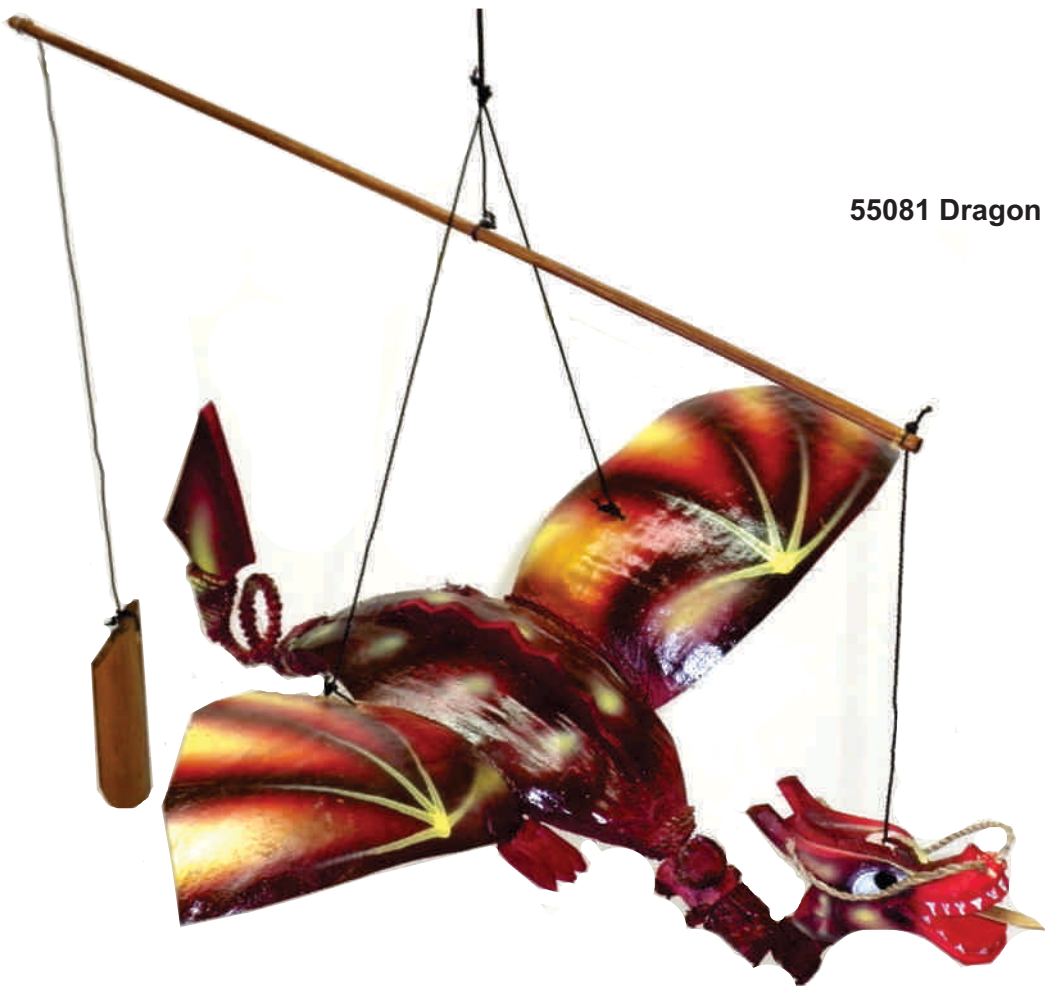

55081 Dragon Flying Red
$15.95