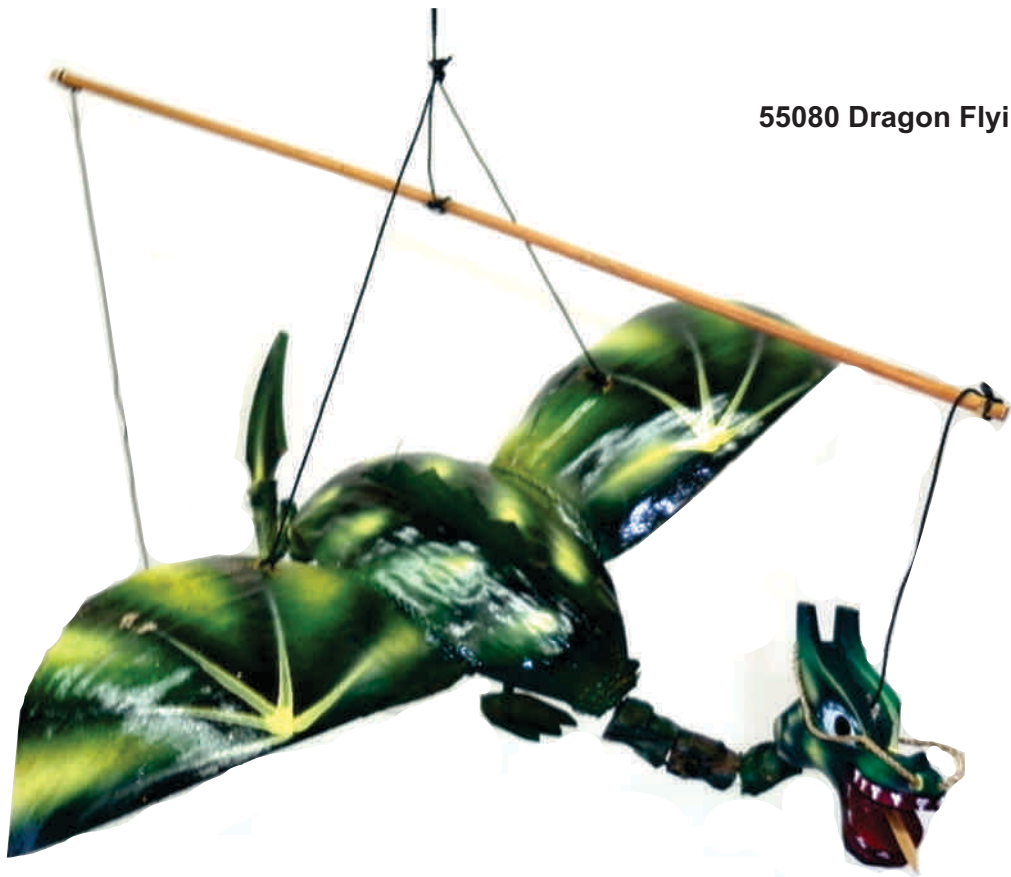

55004 Bird Feeder 1/2 Coconut
\$2.95

55058 Wind activated bird with chime 50cm
\$18.00

55059 Wind activated Dragon with chime 50cm
\$18.00

55060 Wind Owl with chime 50cm
\$18.00

55061 Wind Duck with chime 50cm
\$18.00